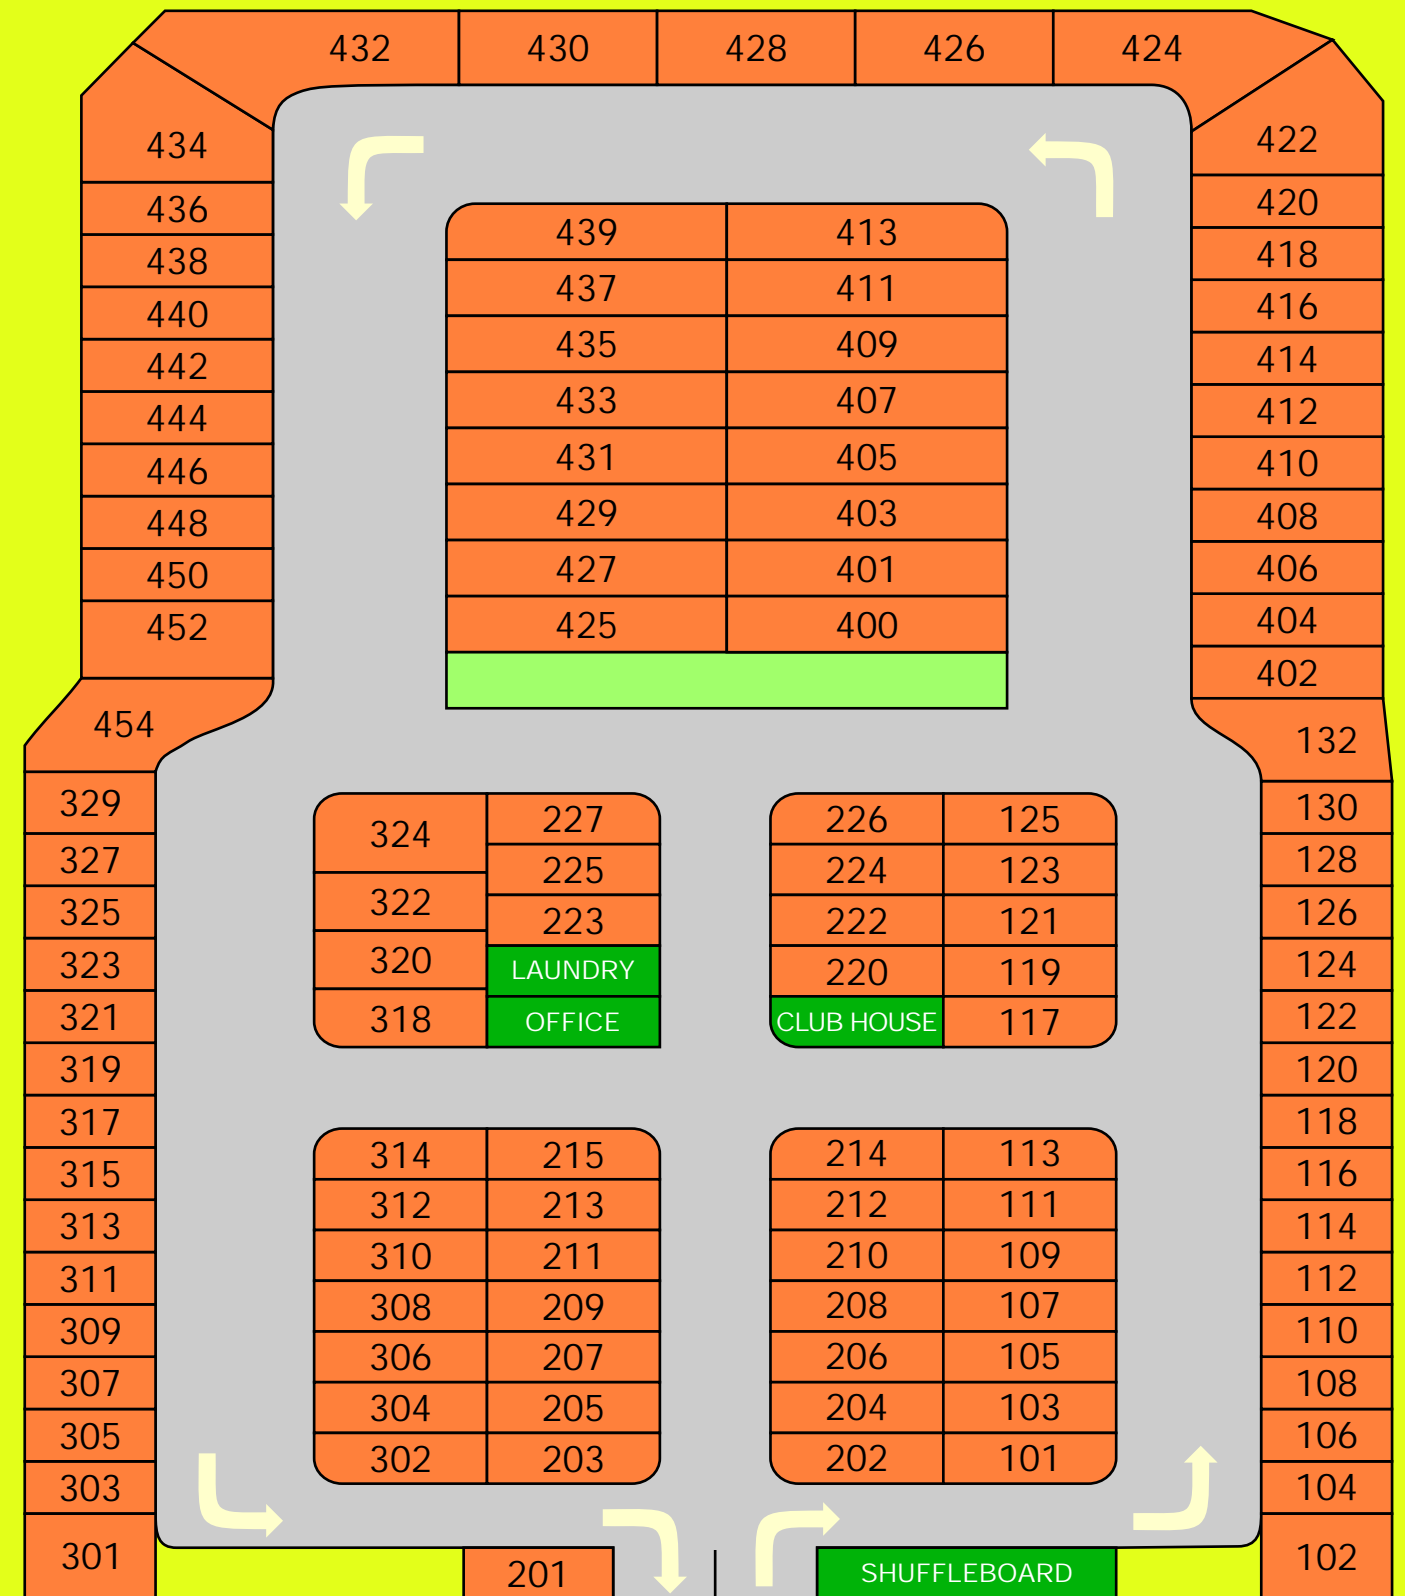

Amenities

- Fully Staffed On-site Office
- Mail Center
- Laundromat
- Clubhouse with Full Service Kitchen

← SOUTHERN COMFORT PARK

U.S. 19 N. ACCESS ROAD

SUNSET POINT RD. →

← U.S 19 N.